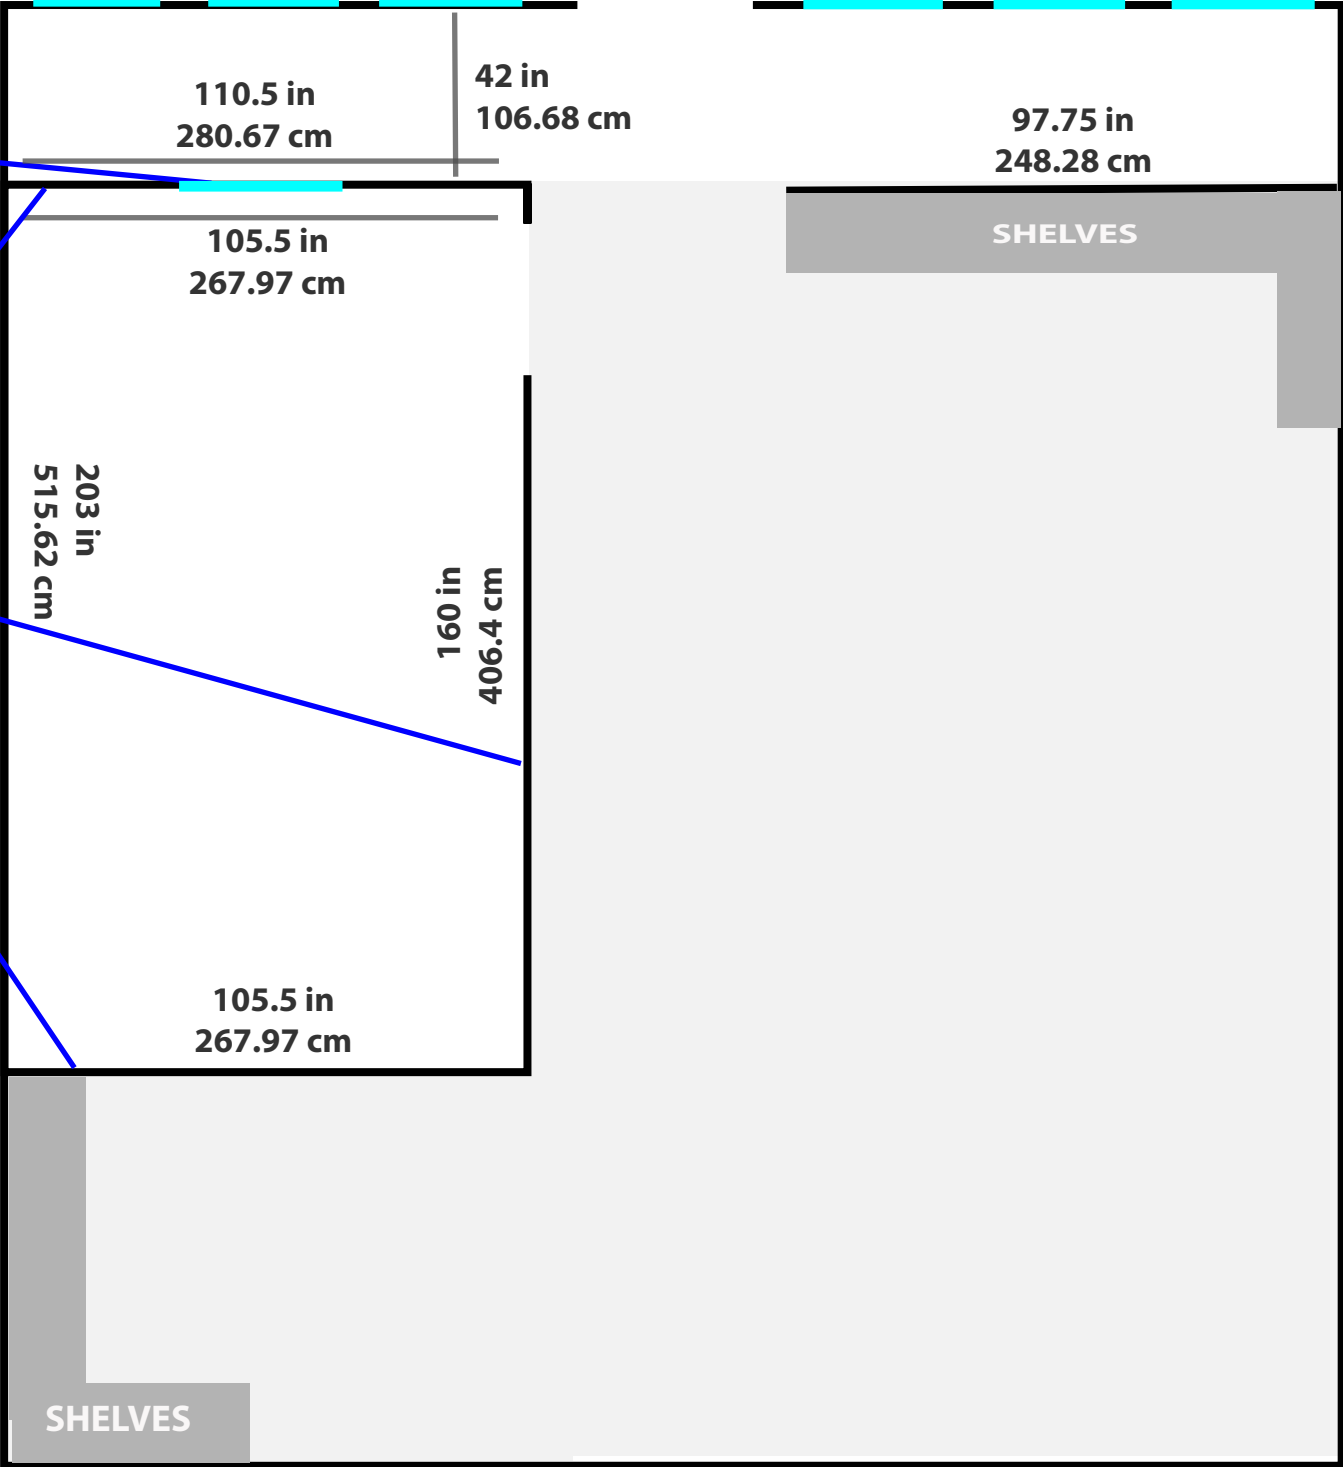

WINDOW GLASS PANELS
approx. 31.5 in per panel
80.01 cm

WINDOW GLASS PANELS
31 in per panel
78.74 cm

WINDOW DIMENSIONS
16 and 3/4" TALL
34 and 7/8" WIDE

INSIDE WALLS HEIGHT
98.5in
250.19 cm

IAQ GALLERY DIMENSIONS
GREY SPACE: UNUSABLE